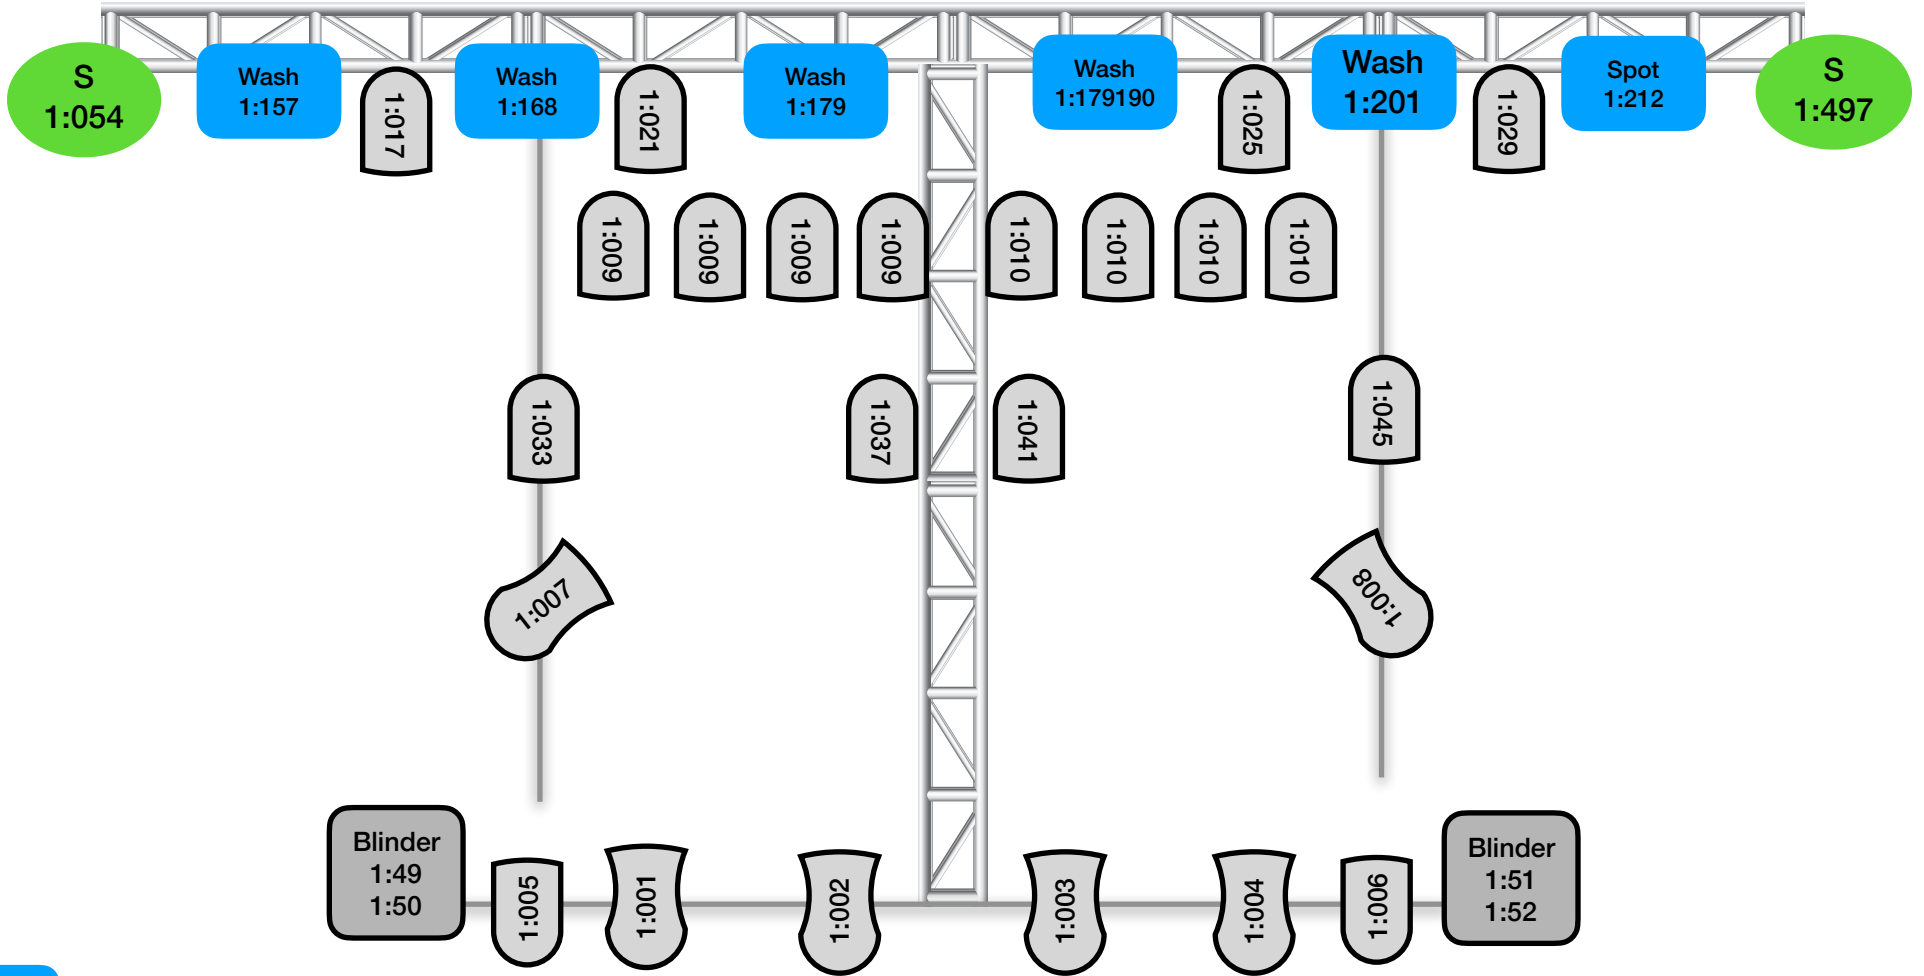

# Rockhouse Bar Lights Plot

**Wash** Eurolite TMH-14 Wash

**S** Eurolite Starball

**Blinder** Eurolite LED COB Blinder

 ADJ Sabor Spot 4CH

Frontlights/ACLs Desk Channels 001-10